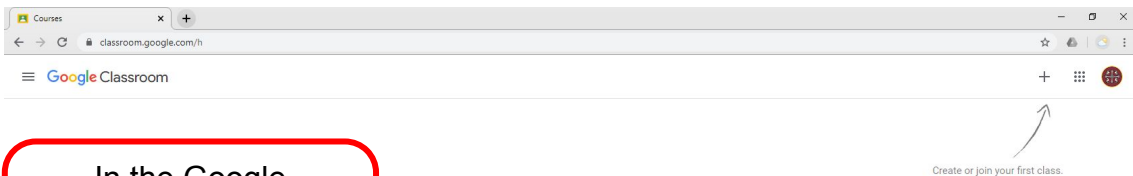

You get a **'That code isn't valid. Make sure that you've typed in the correct code.'** error, and you're sure that the code is correct.

In the Google Classroom main page click **'TRY ANOTHER ACCOUNT'**

The account at the top of the **'choose an account'** list should be [your school 360 user name]@school360.co.uk, if it isn't, look for your @school360.co.uk account in the list, click it and sign in. If your @school360 account isn't in the list click **'Use another account'**.