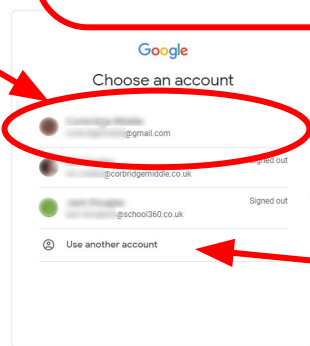

The account at the top of the **'choose an account'** list should be [your school 360 user name]@school360.co.uk, if it isn't, look for your @school360.co.uk account in the list, click it and sign in. If your @school360 account isn't in the list click **'Use another account'**.

Signed in account.